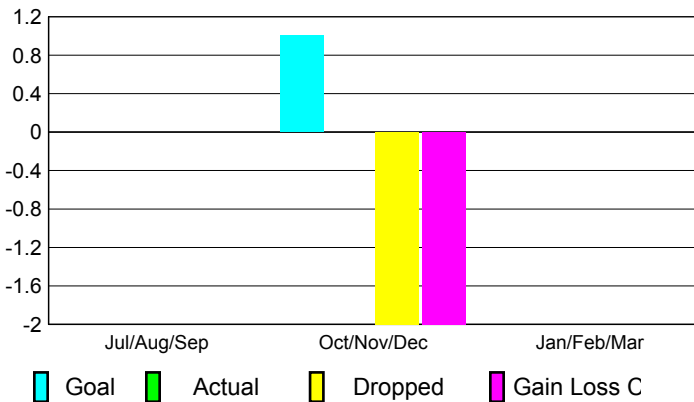

2009-2010 GMT Quarterly Report for District (or Undistricted) **District 8 N**

GMT: **JOHN 'JACK' R FERGUSON**

Location: **LOUISIANA**

GMT CA: **1**

CLUBS

Club Results
2009-2010

Clubs
2008-2009

Month	New Club Goal	Actual New Clubs	Actual Dropped Clubs	Gain/Loss of Clubs	Gain/Loss of Clubs
Jul/Aug/Sep	0	0	0	0	0
Oct/Nov/Dec	1	0	-2	-2	0
Jan/Feb/Mar	0	0	0	0	1
Totals	1	0	-2	-2	1

Club Results 2009-2010

Goal, New, Dropped, Gain/Loss

Comparison of Club Gain/Loss

Current Year Compared to the Previous Year

YTD Status Quo Clubs 2009-2010

Status Quo Clubs Compared to Status Quo Members

MEMBERSHIP