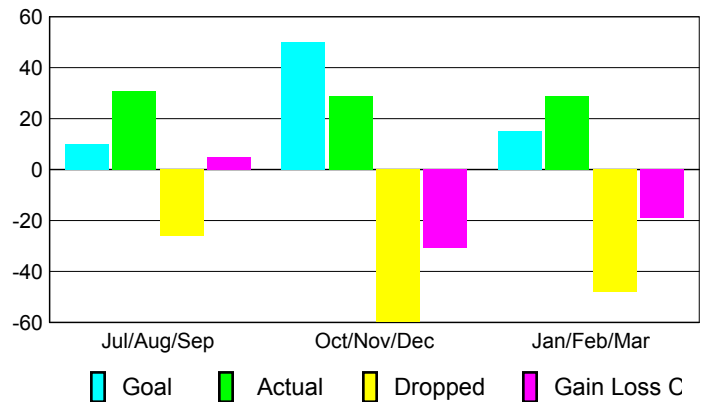

Membership Results 2009-2010

Goal, New, Dropped, Gain/Loss

Comparison of Membership Gain/Loss

Current Year Compared to the Previous Year