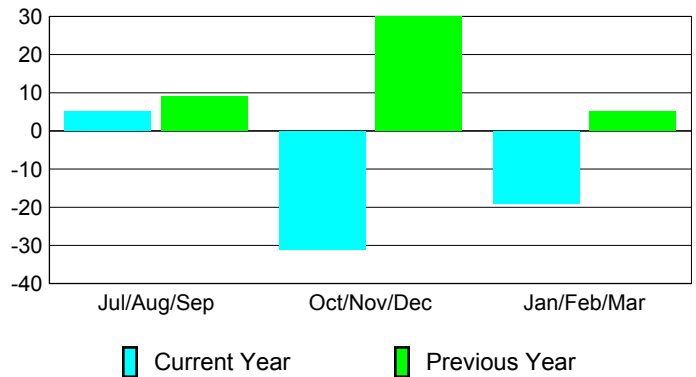

Membership Results
2009-2010

Membership
2008-2009

Month	Net Memb Goal	Actual New Memb	Actual Dropped Memb	Gain/Loss of Memb	Gain/Loss of Memb
Jul/Aug/Sep	10	31	-26	5	9
Oct/Nov/Dec	50	29	-60	-31	30
Jan/Feb/Mar	15	29	-48	-19	5
Totals	75	89	-134	-45	44

Membership Results 2009-2010

Goal, New, Dropped, Gain/Loss

Comparison of Membership Gain/Loss

Current Year Compared to the Previous Year

Gender Comparison 2009-2010

Male

Female